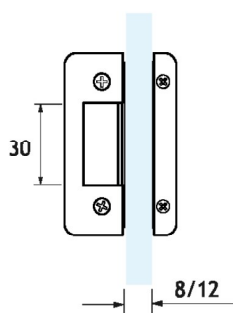

## LK05S

Controcartella a vetro per serrature LK05MP, LK05C  
e LK08E  
Reversibile destra sinistra  
Copertine realizzate acciaio inox 304 o alluminio

Double doors strike patch for LK05MP, LK05C and  
LK08E locks  
Left/right reversible  
Covers manufactured in Aisi 304 stainless steel or  
aluminium