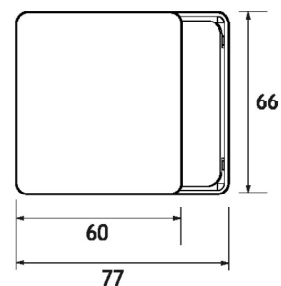

## LK05S

Controcartella a vetro per serrature LK05MP, LK05C  
e LK08E  
Reversibile destra sinistra  
Copertine realizzate acciaio inox 304 o alluminio

Double doors strike patch for LK05MP, LK05C and  
LK08E locks  
Left/right reversible  
Covers manufactured in Aisi 304 stainless steel or  
aluminium